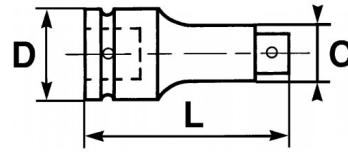

Photos and texts not contractually binding. Do not litter. Document generated on 2024-05-06 21:42:54

DESCRIPTION

Impact sockets 1/2" "- 12 points long

Long square impact sockets 1/2" 12-flat.

STANDARDS / DIRECTIVES

SPECIFIC DATA

Designation	IMPACT SOCKET 1/2" 12-FLAT LENGTH 23 MM
Sales reference	19143-23
Weight (g)	340
H (mm)	85
d (mm)	30
D (mm)	34
P (mm)	22
A (mm)	23
Guarantee	O

Guarantee applied**O | SAM TOOL guarantee.**