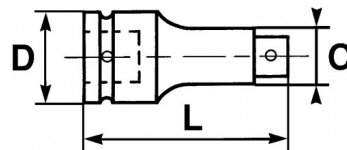

Photos and texts not contractually binding. Do not litter. Document generated on 2024-05-06 22:27:25

DESCRIPTION

Impact sockets 1/2" "- 12 points long

Long square impact sockets 1/2" 12-flat.

STANDARDS / DIRECTIVES

SPECIFIC DATA

Designation	IMPACT SOCKET 1/2" 12-FLAT LENGTH 22 MM
Sales reference	19143-22
Weight (g)	300
H (mm)	85
d (mm)	30
D (mm)	32
P (mm)	22
A (mm)	22
Guarantee	O

Guarantee applied**O | SAM TOOL guarantee.**