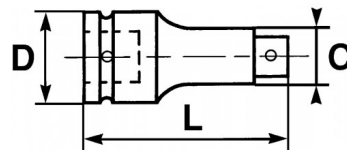

Photos and texts not contractually binding. Do not litter. Document generated on 2024-05-07 02:18:36

DESCRIPTION

Impact sockets 1/2" "- 12 points long

Long square impact sockets 1/2" 12-flat.

STANDARDS / DIRECTIVES

SPECIFIC DATA

Designation	IMPACT SOCKET 1/2" 12-FLAT LENGTH 21 MM
Sales reference	19143-21
Weight (g)	280
H (mm)	85
d (mm)	30
D (mm)	30
P (mm)	22
A (mm)	21
Guarantee	O

Guarantee applied**O | SAM TOOL guarantee.**