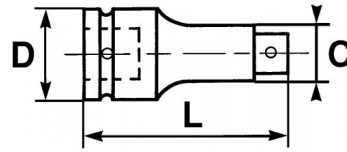

Photos and texts not contractually binding. Do not litter. Document generated on 2024-05-06 18:38:22

DESCRIPTION

Impact sockets 1/2" "- 12 points long

Long square impact sockets 1/2" 12-flat.

STANDARDS / DIRECTIVES

SPECIFIC DATA

Designation	IMPACT SOCKET 1/2" 12-FLAT LENGTH 20 MM
Sales reference	19143-20
Weight (g)	290
H (mm)	85
d (mm)	30
D (mm)	29.5
P (mm)	22
A (mm)	20
Guarantee	O

Guarantee applied**O | SAM TOOL guarantee.**