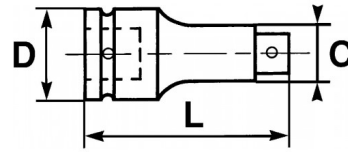

Photos and texts not contractually binding. Do not litter. Document generated on 2024-05-06 22:32:33

DESCRIPTION

Impact sockets 1/2" "- 12 points long

Long square impact sockets 1/2" 12-flat.

STANDARDS / DIRECTIVES

SPECIFIC DATA

Designation	IMPACT SOCKET 1/2" 12-FLAT LENGTH 16 MM
Sales reference	19143-16
Weight (g)	330
H (mm)	85
d (mm)	30
D (mm)	24.5
P (mm)	22
A (mm)	16
Guarantee	O

Guarantee applied**O | SAM TOOL guarantee.**