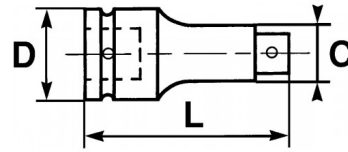

Photos and texts not contractually binding. Do not litter. Document generated on 2024-05-06 23:42:48

DESCRIPTION

Impact sockets 1/2" "- 12 points long

Long square impact sockets 1/2" 12-flat.

STANDARDS / DIRECTIVES

SPECIFIC DATA

Designation	IMPACT SOCKET 1/2" 12-FLAT LENGTH 14 MM
Sales reference	19143-14
Weight (g)	210
H (mm)	85
d (mm)	30
D (mm)	21
P (mm)	22
A (mm)	14
Guarantee	O

Guarantee applied**O | SAM TOOL guarantee.**