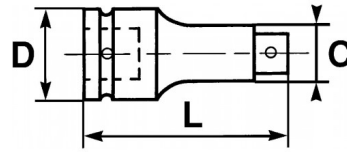

Photos and texts not contractually binding. Do not litter. Document generated on 2024-05-06 16:16:45

DESCRIPTION

Impact sockets 1/2" "- 12 points long

Long square impact sockets 1/2" 12-flat.

STANDARDS / DIRECTIVES

SPECIFIC DATA

Designation	IMPACT SOCKET 1/2" 12-FLAT LENGTH 13 MM
Sales reference	19143-13
Weight (g)	150
H (mm)	85
d (mm)	30
D (mm)	20
P (mm)	22
A (mm)	13
Guarantee	O

Guarantee applied**O | SAM TOOL guarantee.**