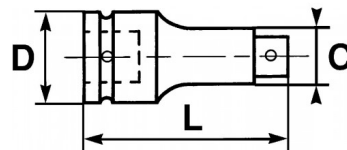

Photos and texts not contractually binding. Do not litter. Document generated on 2024-05-06 23:35:54

DESCRIPTION

Impact sockets 1/2" "- 12 points long

Long square impact sockets 1/2" 12-flat.

STANDARDS / DIRECTIVES

SPECIFIC DATA

Designation	IMPACT SOCKET 1/2" 12-FLAT LENGTH 10 MM
Sales reference	19143-10
Weight (g)	230
H (mm)	85
d (mm)	30
D (mm)	17
P (mm)	22
A (mm)	10
Guarantee	O

Guarantee applied**O | SAM TOOL guarantee.**