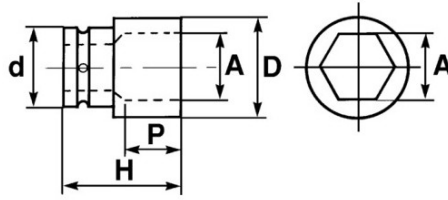

**DESCRIPTION**

Long impact socket 1/2"

**SPECIFIC DATA**

**SAM Outillage**

10 rue Camille de Rochetaillée  
42000 Saint-Etienne - France

RCS Saint-Etienne B 338 002 231 | SAS au capital de 8 189 583 €

<https://www.sam-outillage.com/>

Photos and texts not contractually binding. Do not litter. Document generated on 2024-05-03 22:21:44

Designation	1/2" IMPACT SOCKET LONG 30
Sales reference	19141-35
Weight (g)	380
H (mm)	
d (mm)	Ø
D (mm)	
P (mm)	
A (mm)	
Guarantee	