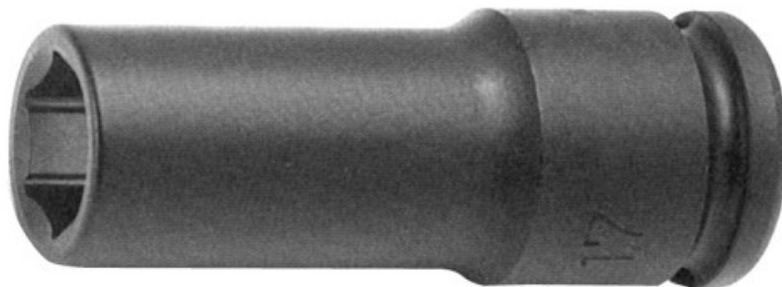

## Shock socket extra-long slim 1/2" "

**19141-27M**

19141-...M

## DESCRIPTION

### Shock socket extra-long slim 1/2" "

Ideal for accessing confined spaces.

Extra-thin long impact sockets. Burnished finish.