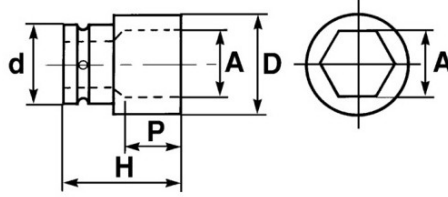

**DESCRIPTION**

Long impact socket 1/2"

**SPECIFIC DATA**

**SAM Outillage**

10 rue Camille de Rochetaillée  
42000 Saint-Etienne - France

RCS Saint-Etienne B 338 002 231 | SAS au capital de 8 189 583 €

<https://www.sam-outillage.com/>

Photos and texts not contractually binding. Do not litter. Document generated on 2024-05-03 21:01:23

Designation	1/2" IMPACT SOCKET LONG 21
Sales reference	19141-27
Weight (g)	370
H (mm)	
d (mm)	0
D (mm)	
P (mm)	
A (mm)	
Guarantee	