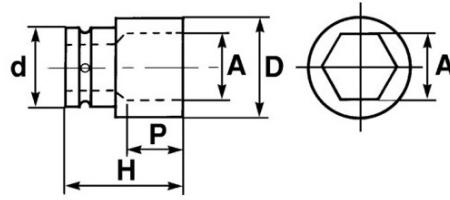

Photos and texts not contractually binding. Do not litter. Document generated on 2024-05-03 18:55:20

DESCRIPTION

Long impact socket 1/2"

SPECIFIC DATA

SAM Outillage

10 rue Camille de Rochetaillée
42000 Saint-Etienne - France

RCS Saint-Etienne B 338 002 231 | SAS au capital de 8 189 583 €

<https://www.sam-outillage.com/>

Photos and texts not contractually binding. Do not litter. Document generated on 2024-05-03 18:55:20

Designation	1/2" IMPACT SOCKET LONG 21
Sales reference	19141-26
Weight (g)	290
H (mm)	65
d (mm)	29
D (mm)	35.5
P (mm)	35.5
A (mm)	26
Guarantee	O