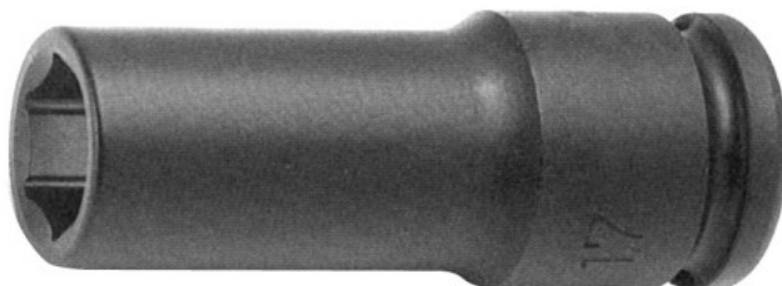

Shock socket extra-long slim 1/2" "

19141-22M

19141-...M

SAM Outillage

10 rue Camille de Rochetaillée
42000 Saint-Etienne - France

RCS Saint-Etienne B 338 002 231 | SAS au capital de 8 189 583 €

<https://www.sam-outillage.com/>

Photos and texts not contractually binding. Do not litter. Document generated on 2024-05-02 15:16:03

DESCRIPTION

Shock socket extra-long slim 1/2" "

Ideal for accessing confined spaces.

Extra-thin long impact sockets. Burnished finish.

Photos and texts not contractually binding. Do not litter. Document generated on 2024-05-02 15:16:03

SPECIFIC DATA

Designation	6-FLAT LONG IMPACT SOCKET 1/2" 22 MM EXTRA THIN
Sales reference	19141-22M
Weight (g)	240
A (mm)	22
Guarantee	O