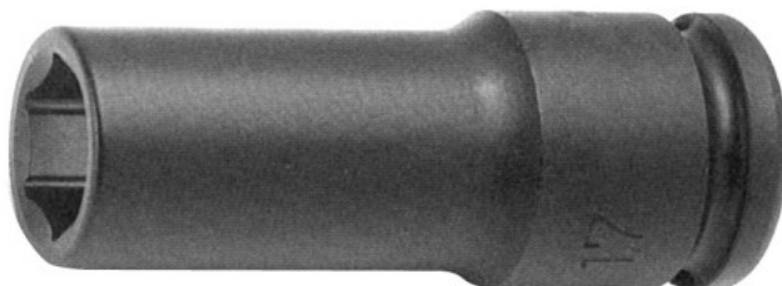

Shock socket extra-long slim 1/2" "

19141-21M

19141-...M

SAM Outillage

10 rue Camille de Rochetaillée
42000 Saint-Etienne - France

RCS Saint-Etienne B 338 002 231 | SAS au capital de 8 189 583 €

<https://www.sam-outillage.com/>

Photos and texts not contractually binding. Do not litter. Document generated on 2024-05-02 13:36:47

DESCRIPTION

Shock socket extra-long slim 1/2" "

Ideal for accessing confined spaces.

Extra-thin long impact sockets. Burnished finish.

Photos and texts not contractually binding. Do not litter. Document generated on 2024-05-02 13:36:47

SPECIFIC DATA

Designation	6-FLAT LONG IMPACT SOCKET 1/2" 21 MM EXTRA THIN
Sales reference	19141-21M
Weight (g)	190
A (mm)	21
Guarantee	O