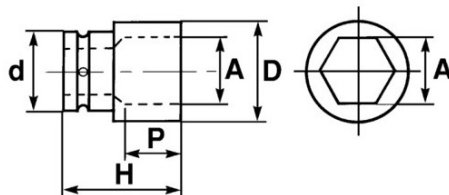

Photos and texts not contractually binding. Do not litter. Document generated on 2024-05-03 22:28:14

DESCRIPTION

Long impact socket 1/2"

SPECIFIC DATA

SAM Outillage

10 rue Camille de Rochetaillée
42000 Saint-Etienne - France

RCS Saint-Etienne B 338 002 231 | SAS au capital de 8 189 583 €

<https://www.sam-outillage.com/>

Photos and texts not contractually binding. Do not litter. Document generated on 2024-05-03 22:28:14

Designation	1/2" IMPACT SOCKET LONG 21
Sales reference	19141-21
Weight (g)	230
H (mm)	
d (mm)	0
D (mm)	
P (mm)	
A (mm)	
Guarantee	