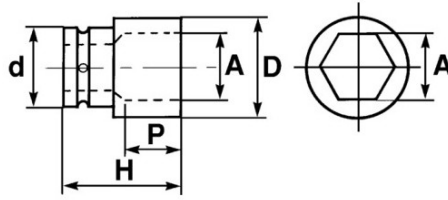

**DESCRIPTION**

Long impact socket 1/2"

**SPECIFIC DATA**

**SAM Outillage**

10 rue Camille de Rochetaillée  
42000 Saint-Etienne - France

RCS Saint-Etienne B 338 002 231 | SAS au capital de 8 189 583 €

<https://www.sam-outillage.com/>

Photos and texts not contractually binding. Do not litter. Document generated on 2024-05-03 20:01:42

Designation	1/2" IMPACT SOCKET LONG 15
Sales reference	19141-19
Weight (g)	170
H (mm)	
d (mm)	Ø
D (mm)	
P (mm)	
A (mm)	
Guarantee	