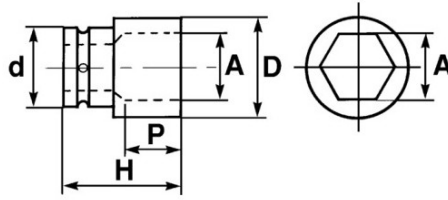

**DESCRIPTION**

Long impact socket 1/2"

**SPECIFIC DATA**

**SAM Outillage**

10 rue Camille de Rochetaillée  
42000 Saint-Etienne - France

RCS Saint-Etienne B 338 002 231 | SAS au capital de 8 189 583 €

<https://www.sam-outillage.com/>

Photos and texts not contractually binding. Do not litter. Document generated on 2024-05-03 19:25:38

Designation	1/2" IMPACT SOCKET LONG 15
Sales reference	19141-17
Weight (g)	180
H (mm)	
d (mm)	0
D (mm)	
P (mm)	
A (mm)	
Guarantee	