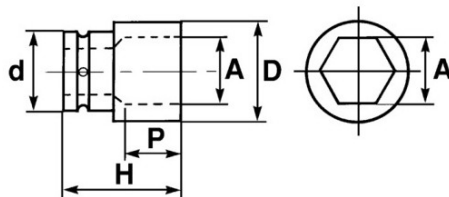

Photos and texts not contractually binding. Do not litter. Document generated on 2024-05-03 21:19:28

DESCRIPTION

Long impact socket 1/2"

SPECIFIC DATA

SAM Outillage

10 rue Camille de Rochetaillée
42000 Saint-Etienne - France

RCS Saint-Etienne B 338 002 231 | SAS au capital de 8 189 583 €

<https://www.sam-outillage.com/>

Photos and texts not contractually binding. Do not litter. Document generated on 2024-05-03 21:19:28

Designation	1/2" IMPACT SOCKET LONG 15
Sales reference	19141-16
Weight (g)	150
H (mm)	
d (mm)	0
D (mm)	
P (mm)	
A (mm)	
Guarantee	