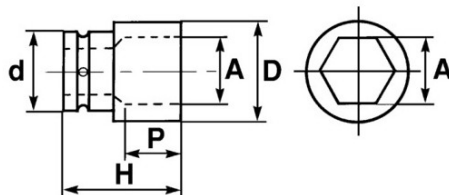

Photos and texts not contractually binding. Do not litter. Document generated on 2024-05-03 20:35:58

DESCRIPTION

Long impact socket 1/2"

SPECIFIC DATA

SAM Outillage

10 rue Camille de Rochetaillée
42000 Saint-Etienne - France

RCS Saint-Etienne B 338 002 231 | SAS au capital de 8 189 583 €

<https://www.sam-outillage.com/>

Photos and texts not contractually binding. Do not litter. Document generated on 2024-05-03 20:35:58

Designation	1/2" IMPACT SOCKET LONG 15
Sales reference	19141-15
Weight (g)	340
H (mm)	60
d (mm)	29
D (mm)	21.7
P (mm)	21.7
A (mm)	15
Guarantee	O