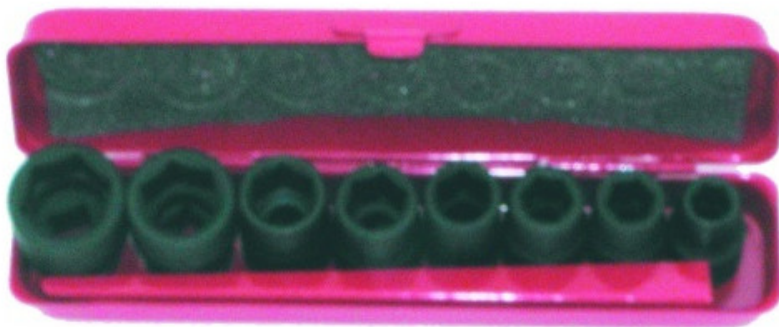

## Box of 8 impact sockets 3/8" " in mm

**19130**

**DESCRIPTION****Box of 8 impact sockets 3/8" " in mm**

Box of eight 3/8" impact sockets.

Composition: 8-10-11-12-13-14-17-19mm

**STANDARDS / DIRECTIVES**

NF ISO 1174-1, NF ISO 1711-1, NF ISO 2725-1

**SPECIFIC DATA**