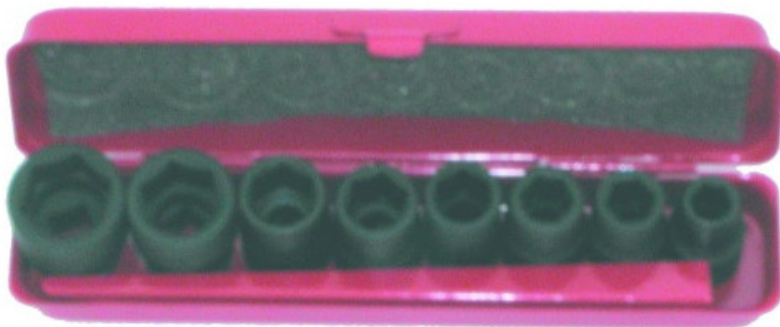

Set of 8 impact sockets 1/4" "

19120

SAM Outillage

10 rue Camille de Rochetaillée
42000 Saint-Etienne - France

RCS Saint-Etienne B 338 002 231 | SAS au capital de 8 189 583 €

<https://www.sam-outillage.com/>

Photos and texts not contractually binding. Do not litter. Document generated on 2024-04-27 18:44:01

**DESCRIPTION****Set of 8 impact sockets 1/4" "**

Set of eight 1/4" sockets, 6 to 13 mm. Weight: 260 g.