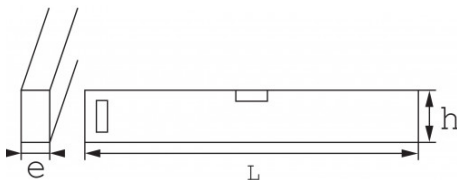

Photos and texts not contractually binding. Do not litter. Document generated on 2024-04-17 20:29:54

DESCRIPTION

Shatterproof vial levels with magnetic bottom

Shockproof spirit levels. Models with two vials: horizontal (interchangeable) and unbreakable vertical vial. Anti-glare vials. Bubbles accurate to 1 mm/m. Die-cast, treated body with machined, ground base. Rubber pads absorb jolts when positioning. Magnetic models.

SPECIFIC DATA

Designation	SPIRIT LEVEL MAGNETIC SOLE 80 CM
Sales reference	166-80MN
L (mm)	800
Weight (g)	940
e (mm)	22
h (mm)	55
Guarantee	O

Guarantee applied

O | SAM TOOL guarantee.

Guarantee without time limit on the tools used under normal conditions.