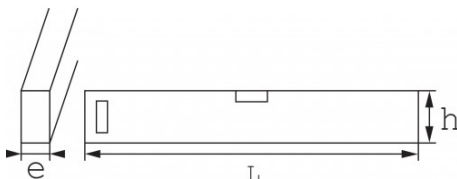

Photos and texts not contractually binding. Do not litter. Document generated on 2024-05-03 00:23:40

CONTROL, MEASURING AND MARKING-OUT

DESCRIPTION

Shatterproof vial levels

Shockproof spirit levels. Models with two vials: horizontal (interchangeable) and unbreakable vertical vial. Anti-glare vials. Bubbles accurate to 1 mm/m. Die-cast, treated body with machined, ground base. Rubber pads absorb jolts when positioning.

Designation	SPIRIT LEVEL SOLE 80CM
Sales reference	166-80
L (mm)	800
Weight (g)	930
e (mm)	22
h (mm)	55
Guarantee	O

Guarantee applied

O | SAM TOOL guarantee.

Guarantee without time limit on the tools used under normal conditions.