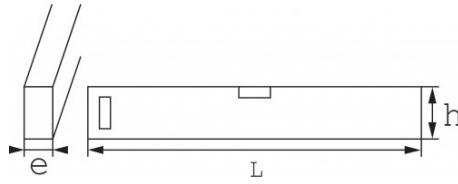

Photos and texts not contractually binding. Do not litter. Document generated on 2024-05-03 01:33:55

CONTROL, MEASURING AND MARKING-OUT

DESCRIPTION

Shatterproof vial levels

Shockproof spirit levels. Models with two vials: horizontal (interchangeable) and unbreakable vertical vial. Anti-glare vials. Bubbles accurate to 1 mm/m. Die-cast, treated body with machined, ground base. Rubber pads absorb jolts when positioning.

Designation	SPIRIT LEVEL SOLE 80CM
Sales reference	166-60
L (mm)	600
Weight (g)	720
e (mm)	22
h (mm)	55
Guarantee	O

Guarantee applied

O | SAM TOOL guarantee.

Guarantee without time limit on the tools used under normal conditions.