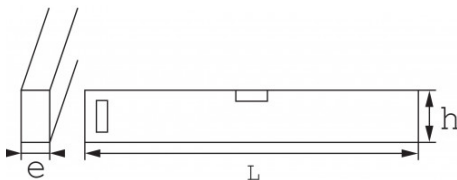

DESCRIPTION

Shatterproof vial levels with magnetic bottom

Shockproof spirit levels. Models with two vials: horizontal (interchangeable) and unbreakable vertical vial. Anti-glare vials. Bubbles accurate to 1 mm/m. Die-cast, treated body with machined, ground base. Rubber pads absorb jolts when positioning. Magnetic models.

SPECIFIC DATA

Designation	SPIRIT LEVEL MAGNETIC SOLE 50 CM
Sales reference	166-50MN
L (mm)	500
Weight (g)	610
e (mm)	22
h (mm)	55
Guarantee	O

Guarantee applied

O | SAM TOOL guarantee.

Guarantee without time limit on the tools used under normal conditions.