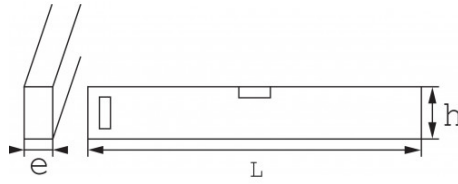

Photos and texts not contractually binding. Do not litter. Document generated on 2024-05-03 01:52:17

CONTROL, MEASURING AND MARKING-OUT

DESCRIPTION

Shatterproof vial levels

Shockproof spirit levels. Models with two vials: horizontal (interchangeable) and unbreakable vertical vial. Anti-glare vials. Bubbles accurate to 1 mm/m. Die-cast, treated body with machined, ground base. Rubber pads absorb jolts when positioning.

Designation	SPIRIT LEVEL SOLE 50CM
Sales reference	166-50
L (mm)	500
Weight (g)	590
e (mm)	22
h (mm)	55
Guarantee	O

Guarantee applied

O | SAM TOOL guarantee.

Guarantee without time limit on the tools used under normal conditions.