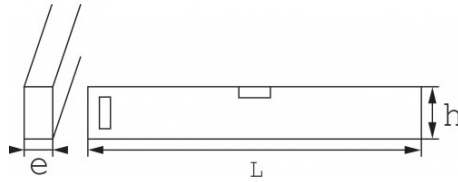

Photos and texts not contractually binding. Do not litter. Document generated on 2024-05-02 23:43:48

CONTROL, MEASURING AND MARKING-OUT

DESCRIPTION

Shatterproof vial levels

Shockproof spirit levels. Models with two vials: horizontal (interchangeable) and unbreakable vertical vial. Anti-glare vials. Bubbles accurate to 1 mm/m. Die-cast, treated body with machined, ground base. Rubber pads absorb jolts when positioning.

| | |
|-----------------|------------------------|
| Designation | SPIRIT LEVEL SOLE 40CM |
| Sales reference | 166-40 |
| L (mm) | 400 |
| Weight (g) | 480 |
| e (mm) | 22 |
| h (mm) | 55 |
| Guarantee | O |