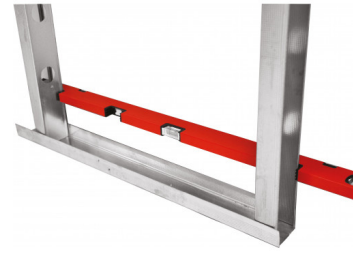

DESCRIPTION

Plaquiste levels

ROBUST: Shock-resistant end-pieces. Shock-resistant and anti-UV bubbles. **PRACTICAL:** Magnets for holding the spirit level on the rails.

Level of plaquiste, makes it possible to pose ideally the rails receiving the placo-plaster.

Standard intervals of 40 to 60 cm.

Very resistant aluminum profile with shock absorbing soles

Accuracy: <0.5mm / m.

Length: 91 cm

SAM Outillage

10 rue Camille de Rochetaillée
42000 Saint-Etienne - France

RCS Saint-Etienne B 338 002 231 | SAS au capital de 8 189 583 €