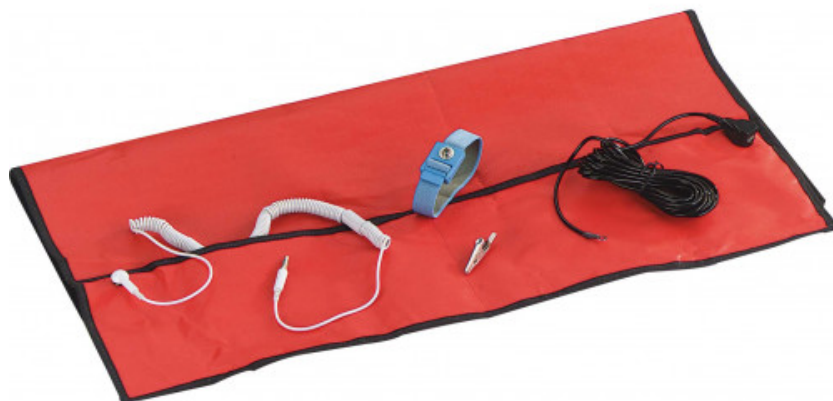

Photos and texts not contractually binding. Do not litter. Document generated on 2024-04-29 12:05:12

**DESCRIPTION****Complete kit for outside work**

Mat: 0.60 x 1.20 m.

SPECIFIC DATA

Designation	ANTISTATIC KIT FOR OUTDOOR WORK
Sales reference	1390-ASE
Weight (g)	2200
Guarantee	O SAM TOOL guarantee.