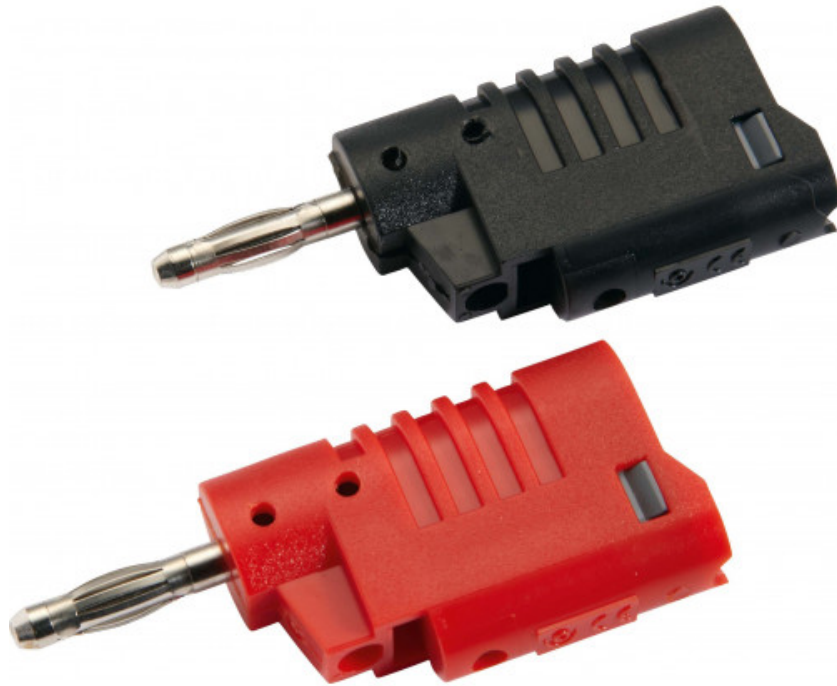

## Tester clips

**1350-E14**

1350-E14 / 1350-E15

**DESCRIPTION****Tester clips**

'Banana" type. Dia. 4 mm pins with rear connection. Flexible PVC cables.

**SPECIFIC DATA**

Designation	RED BANANA TEST PLUG
Sales reference	1350-E14
L (mm)	55
Color	Red
Guarantee	C