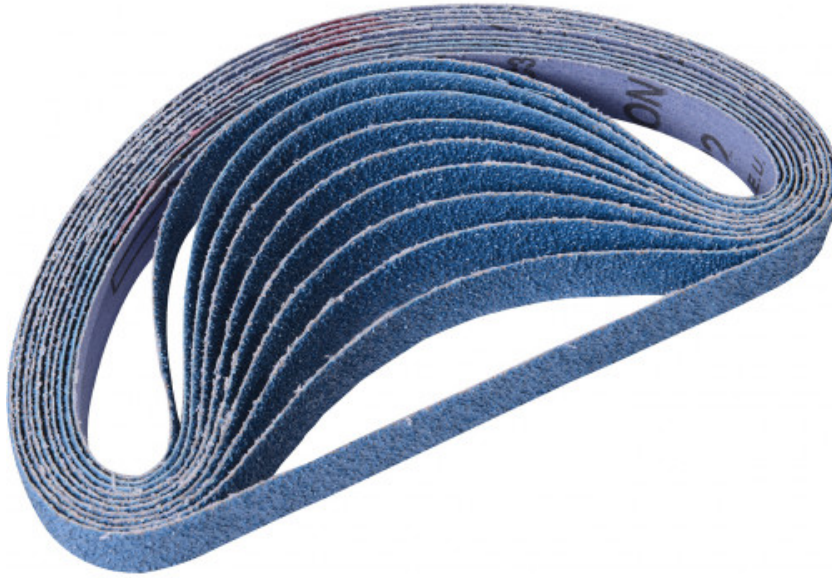

DESCRIPTION

Pack of 10 abrasive belts for model 1320 g

Packet of 10 abrasive belts for 20 mm belt sanders ref. 1320G.1320-36 - Packet of 10 abrasive belts 20x520 mm grain 361320-60 - Packet of 10 abrasive belts 20x520 mm grain 601320-80 - Packet of 10 abrasive belts 20x520 mm grain 80