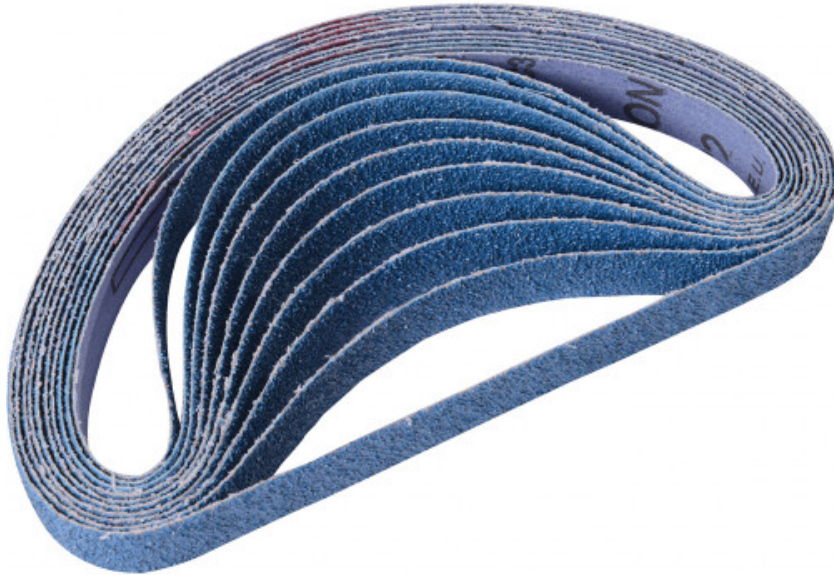

DESCRIPTION

Pack of 10 abrasive belts for model 1320 g

Packet of 10 abrasive belts for 20 mm belt sanders ref. 1320G.1320-36 - Packet of 10 abrasive belts 20x520 mm grain 361320-60 - Packet of 10 abrasive belts 20x520 mm grain 601320-80 - Packet of 10 abrasive belts 20x520 mm grain 80