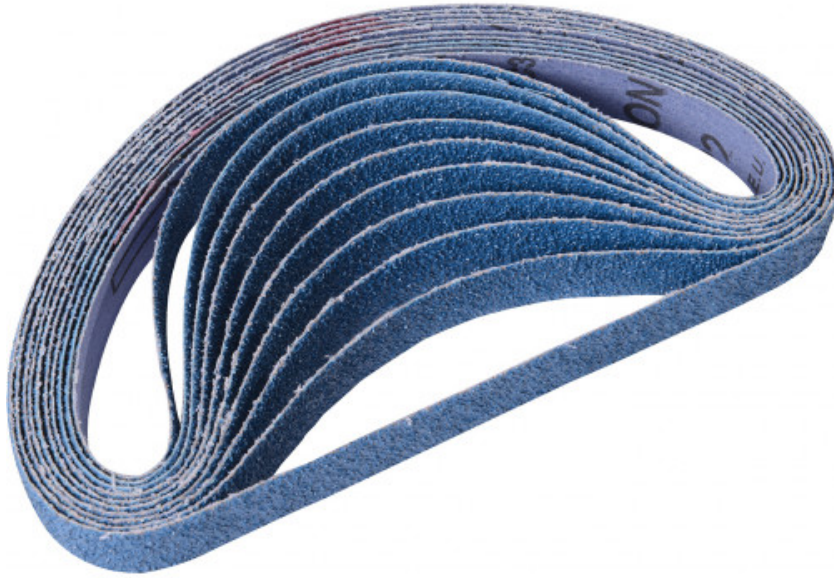

Photos and texts not contractually binding. Do not litter. Document generated on 2024-04-24 09:56:04

**DESCRIPTION****Pack of 10 abrasive belts for model 1320 g**

Packet of 10 abrasive belts for 20 mm belt sanders ref. 1320G.1320-36 - Packet of 10 abrasive belts 20x520 mm grain 361320-60 - Packet of 10 abrasive belts 20x520 mm grain 601320-80 - Packet of 10 abrasive belts 20x520 mm grain 80